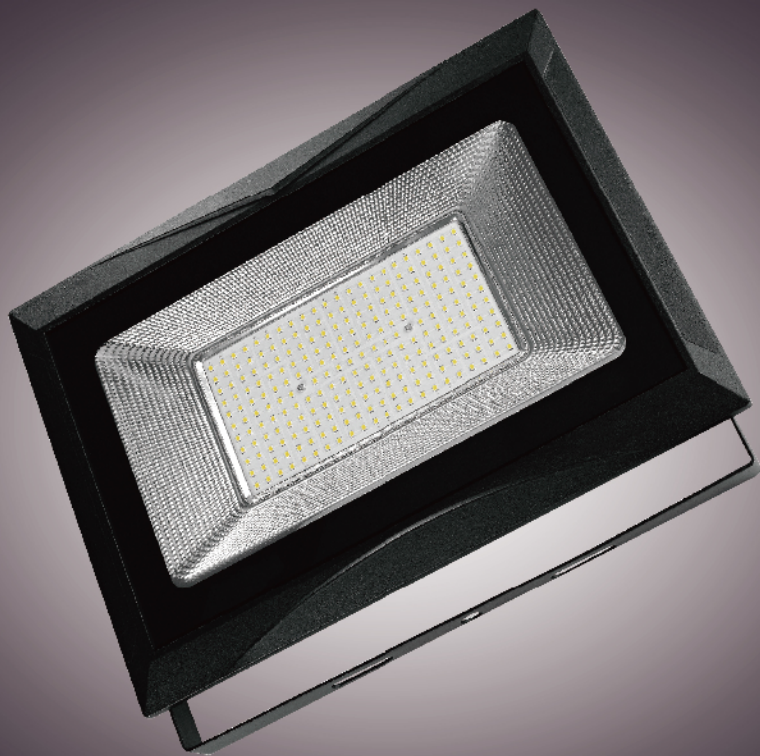

# LED FLOOD LIGHT

LED

## CLASSIC TYPE IP66

Model	Power	Voltage	Life time	PF	Beam Angel	The Size
MLTD-50	50W	AC 85-265V	30000h	≥0.9	120°	245*200*32mm
MLTD-100	100W	AC 85-265V	30000h	≥0.9	120°	295*222*32mm
MLTD-150	150W	AC 85-265V	30000h	≥0.9	120°	385*285*40mm